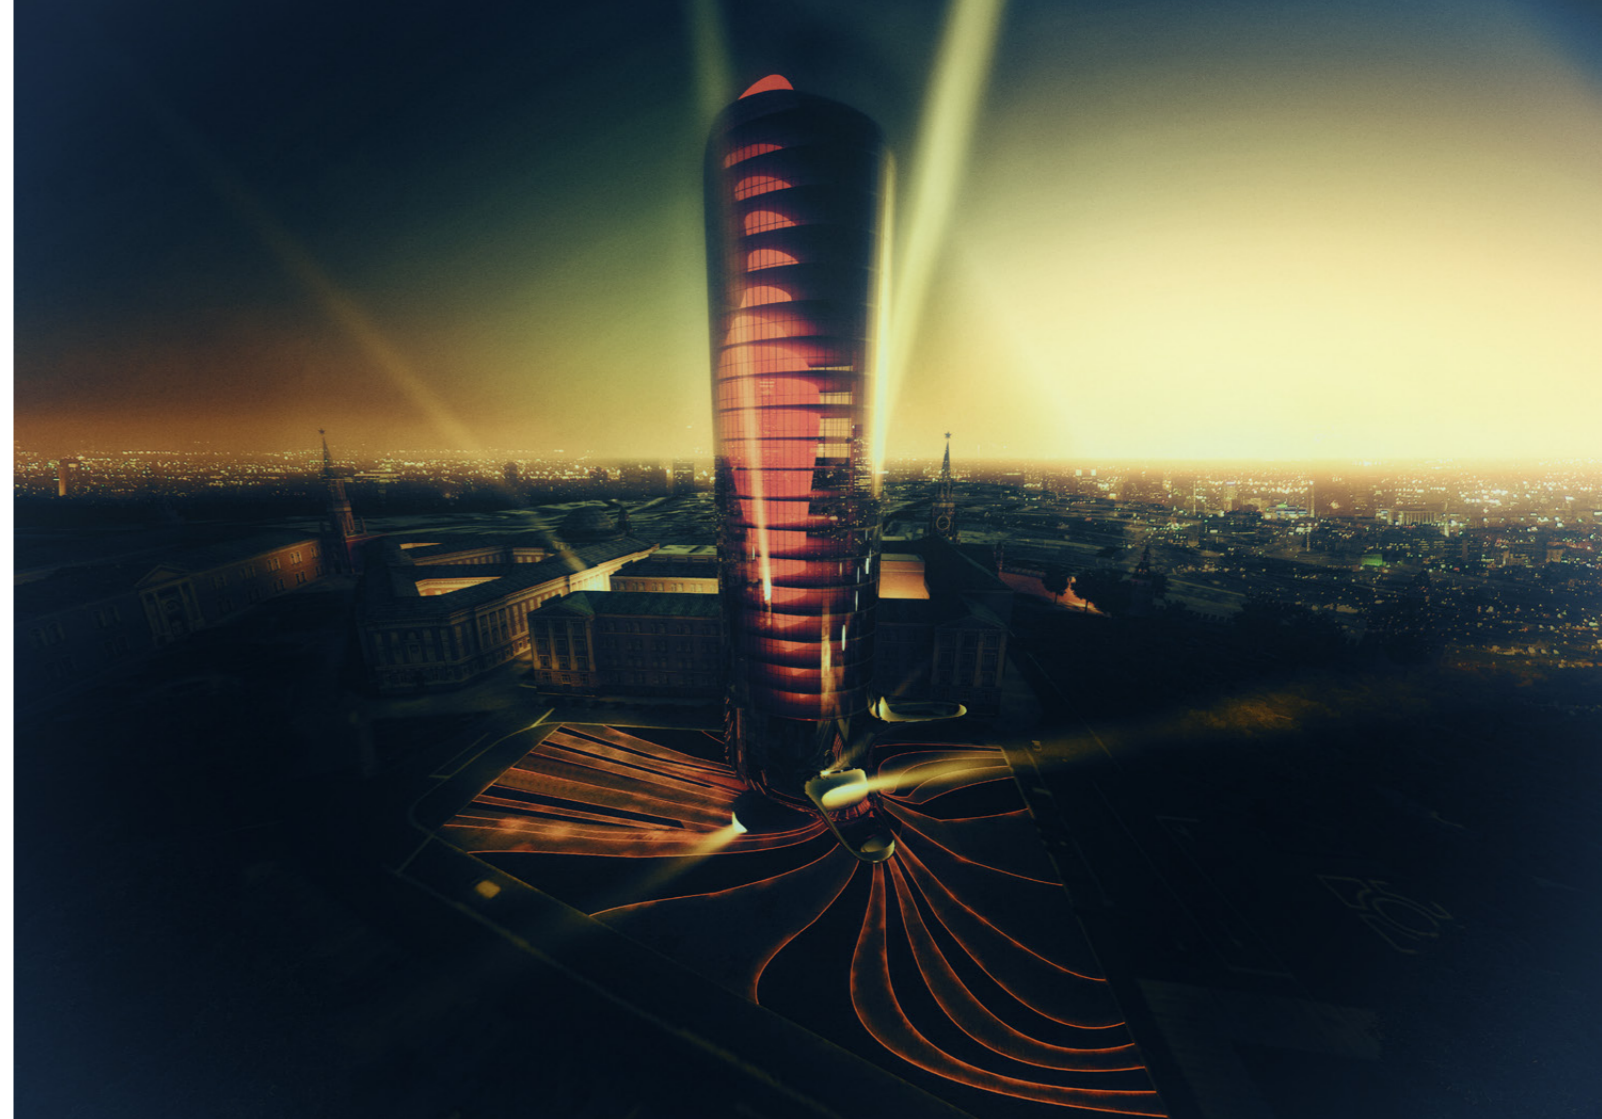

FASHION PALACE IN THE RED SQUARE

Russian Federation - Moscow

Headquarters / Restaurant / Exhibition spaces

Design team leader role