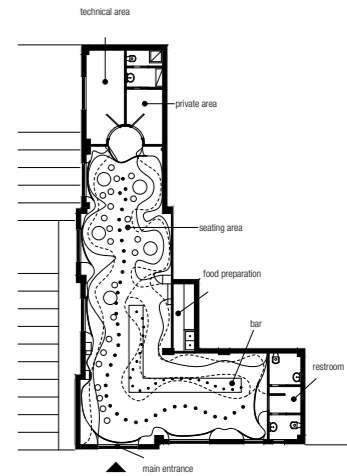

# DE WINE BAR

Palermo - Italy

Interior design  
Design team leader role