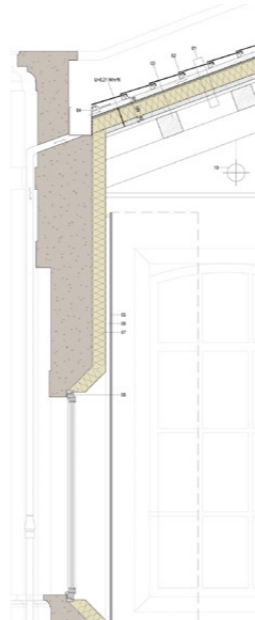

PALESTRA CAMPOSTRINO

Forlì - Italy

Restoration of historical building / Exterior areas design

Project Architect role

QURANIC SCHOOL

Libya - Tripoli

Restoration and renovation of a school complex with mosque

Project architect role