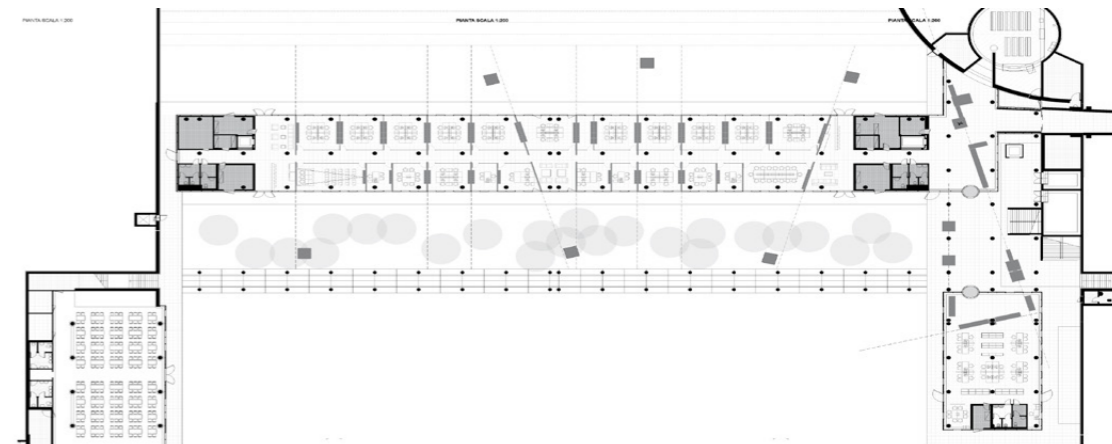

CASTENEDOLO SHOPPING CENTER

Brescia - Italy

Parking area light design / Façade design

Project architect role

ASCOPIAVE HEADQUARTERS

Treviso - Italy

Interior design

Design team leader role