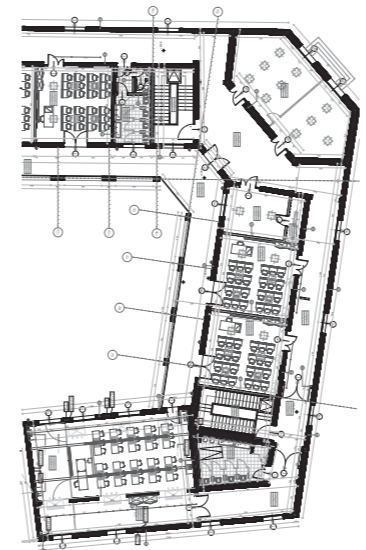

PALESTRA CAMPOSTRINO

Forlì - Italy

Restoration of historical building / Exterior areas design

Project Architect role

QURANIC SCHOOL

Libya - Tripoli

Restoration and renovation of a school complex with mosque

Project architect role