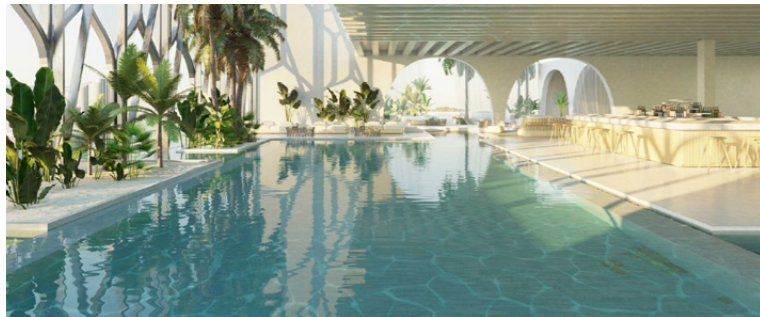

THE FLOATING VENICE

Dubai - EAU

Luxury resort

Design architect role