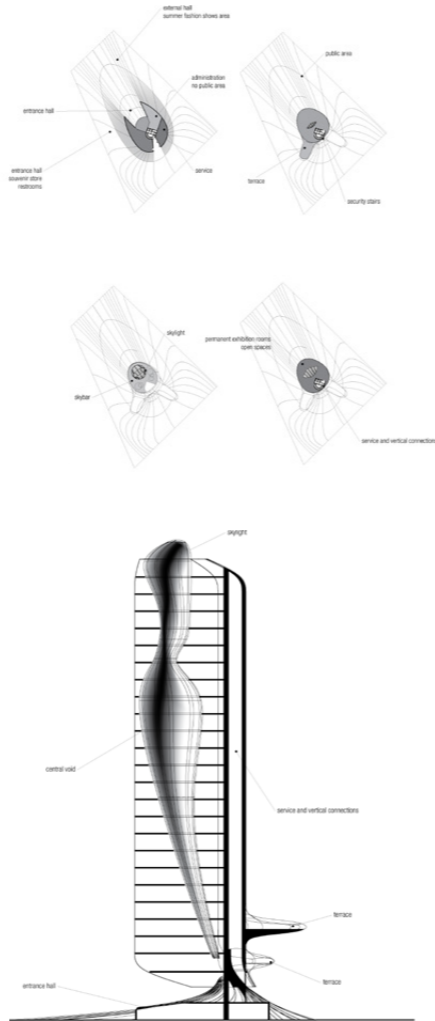

# FASHION PALACE IN THE RED SQUARE

Russian Federation - Moscow

Headquarters / Restaurant / Exhibition spaces

Design team leader role